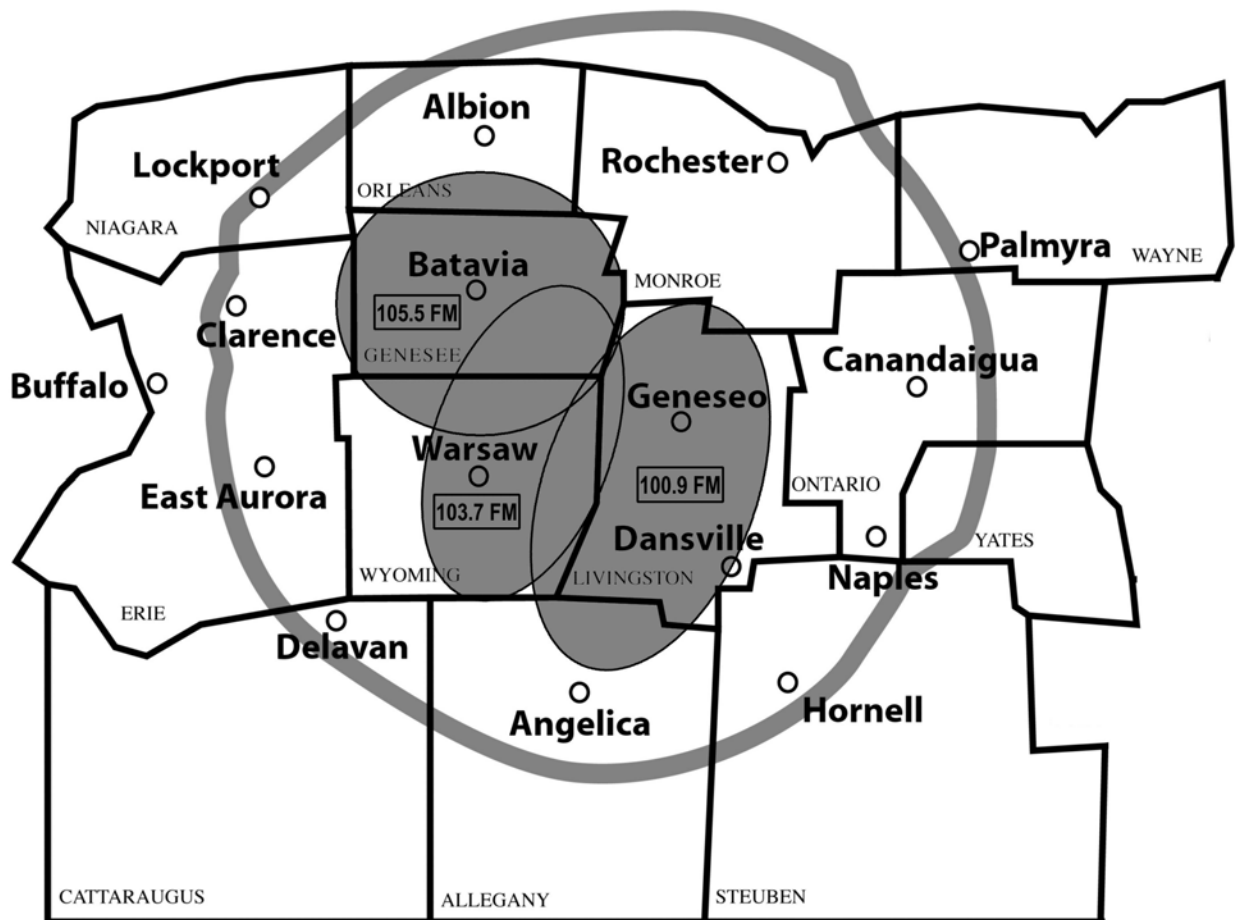

100.9[★]FM
103.7[★]FM
105.5[★]FM
CJ COUNTRY

WCJW
1140AM

WCJW's expanded coverage map as of 1/17/09

The large circle is the extended radius of 1140 AM under optimal conditions. All spots run on all 4 stations simultaneously. The FM station's combined 48 dBu coverage area's population is 149,102 people.